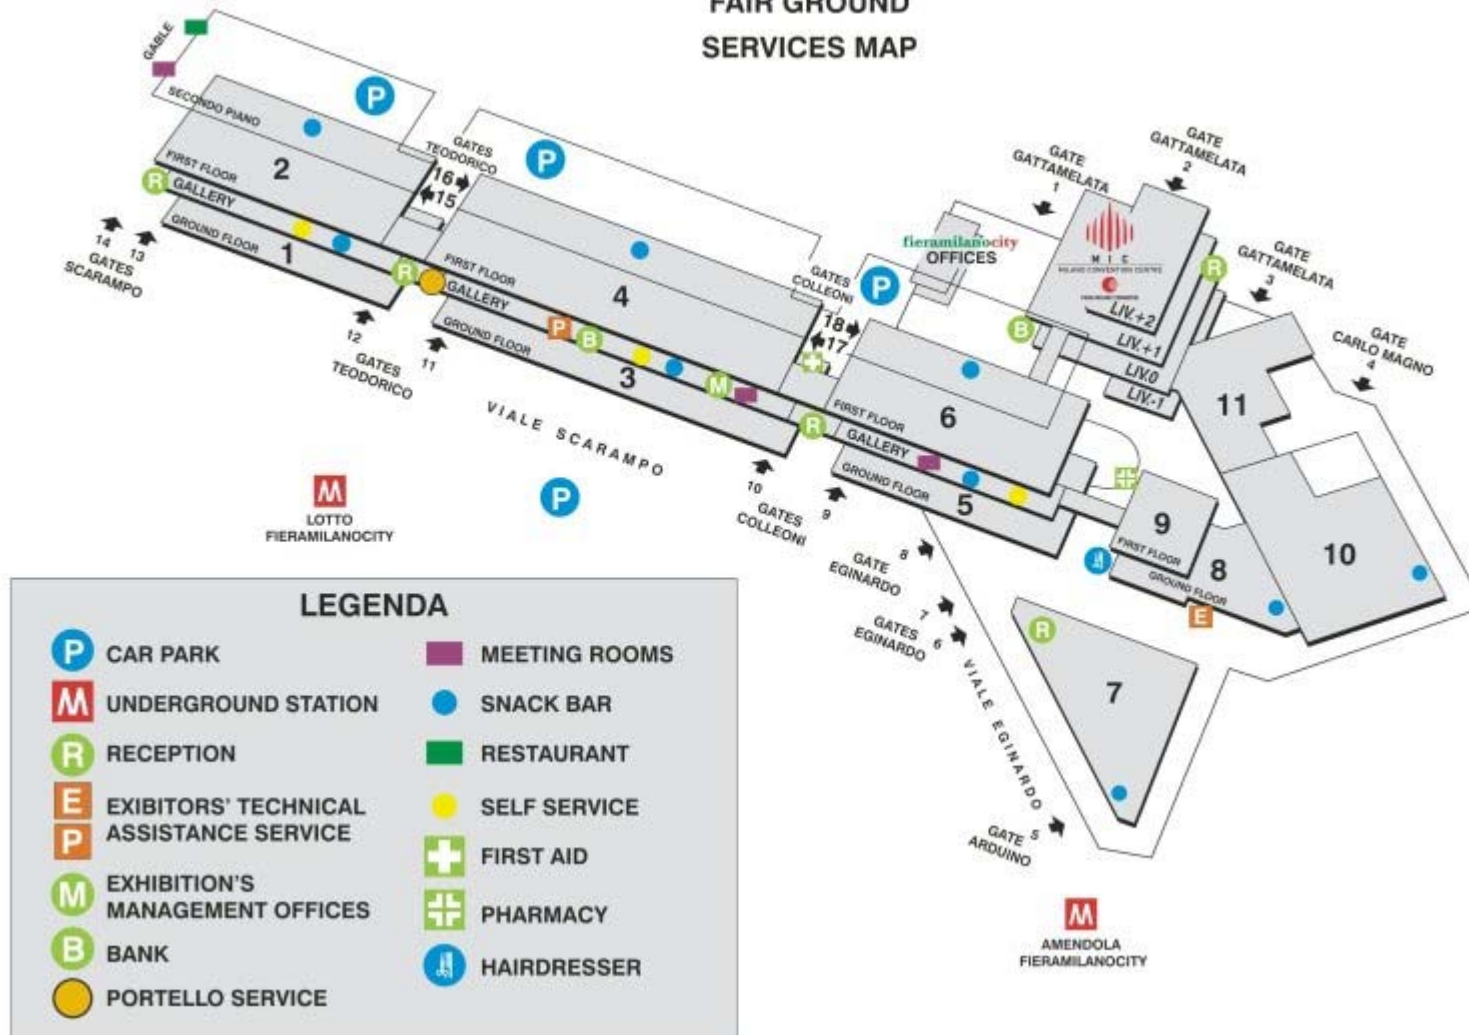

fieramilanocity

FAIR GROUND SERVICES MAP

LEGENDA

- | | |
|---|------------------------|
| P CAR PARK | ■ MEETING ROOMS |
| M UNDERGROUND STATION | ● SNACK BAR |
| R RECEPTION | ■ RESTAURANT |
| E EXHIBITORS' TECHNICAL ASSISTANCE SERVICE | ● SELF SERVICE |
| M EXHIBITION'S MANAGEMENT OFFICES | + FIRST AID |
| B BANK | + PHARMACY |
| ● PORTELLO SERVICE | Ⓜ HAIRDRESSER |